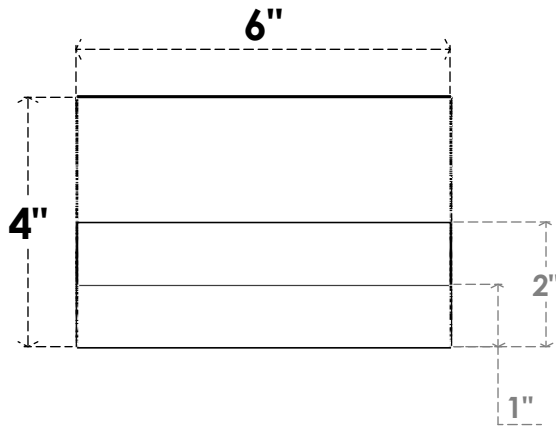

ITEM NUMBER: RFTURO060X04000X12000X004GRN00RCPR

6"W X 4"H X 12"L TIMBERTHANE ROUGH CEDAR GREENSBORO FAUX WOOD OPEN RAFTER TAIL, 4"L END, PRIMED TAN

ISOMETRIC

GENERATED DATE : 03/02/2023

EKENA MILLWORK
2300 WEST MAIN ST.
CLARKSVILLE, TX 75426
TOLL FREE: 866-607-0453
WWW.EKENAMILLWORK.COM

NOTES

1. INSTALLATION TO BE COMPLETED IN ACCORDANCE WITH MANUFACTURER'S SPECIFICATIONS.
2. DRAWING MAY NOT BE TO SCALE
3. THIS DRAWING IS INTENDED FOR DESIGN AND PLANNING PURPOSES ONLY.
4. ALL INFORMATION CONTAINED HEREIN WAS CURRENT AT THE TIME OF DEVELOPMENT BUT MUST BE REVIEWED AND APPROVED BY THE PRODUCT MANUFACTURER TO BE CONSIDERED ACCURATE.
5. TIMBERTHANE ARCHITECTURAL PRODUCTS ARE MADE FROM HIGH DENSITY URETHANE AND COME FACTORY PRIMED