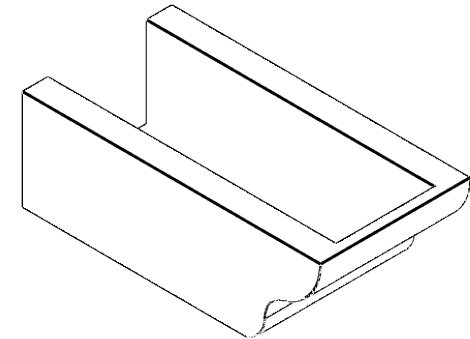

ITEM NUMBER: RFTURO060X04000X12000X004GRN00RCPR

6"W X 4"H X 12"L TIMBERTHANE ROUGH CEDAR GREENSBORO FAUX WOOD OPEN RAFTER TAIL, 4"L END, PRIMED TAN

ISOMETRIC

GENERATED DATE : 03/02/2023

EKENA MILLWORK
2300 WEST MAIN ST.
CLARKSVILLE, TX 75426
TOLL FREE: 866-607-0453
WWW.EKENAMILLWORK.COM

NOTES

1. INSTALLATION TO BE COMPLETED IN ACCORDANCE WITH MANUFACTURER'S SPECIFICATIONS.
2. DRAWING MAY NOT BE TO SCALE
3. THIS DRAWING IS INTENDED FOR DESIGN AND PLANNING PURPOSES ONLY.
4. ALL INFORMATION CONTAINED HEREIN WAS CURRENT AT THE TIME OF DEVELOPMENT BUT MUST BE REVIEWED AND APPROVED BY THE PRODUCT MANUFACTURER TO BE CONSIDERED ACCURATE.
5. TIMBERTHANE ARCHITECTURAL PRODUCTS ARE MADE FROM HIGH DENSITY URETHANE AND COME FACTORY PRIMED