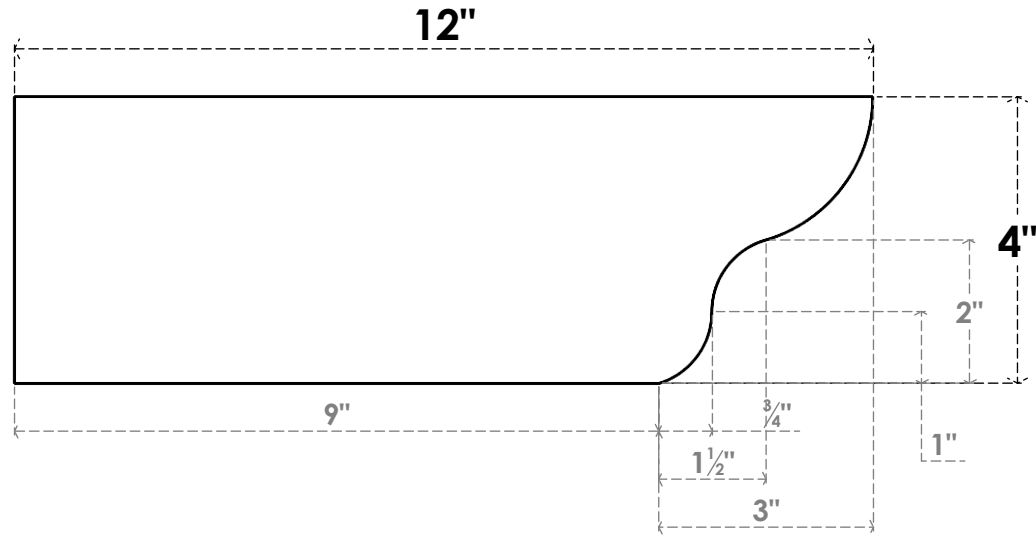

ITEM NUMBER: RFTURO060X04000X12000X004GRN00RCPR

6"W X 4"H X 12"L TIMBERTHANE ROUGH CEDAR GREENSBORO FAUX WOOD OPEN RAFTER TAIL, 4"L END, PRIMED TAN

ISOMETRIC

GENERATED DATE : 03/02/2023

EKENA MILLWORK
2300 WEST MAIN ST.
CLARKSVILLE, TX 75426
TOLL FREE: 866-607-0453
WWW.EKENAMILLWORK.COM

NOTES

1. INSTALLATION TO BE COMPLETED IN ACCORDANCE WITH MANUFACTURER'S SPECIFICATIONS.
2. DRAWING MAY NOT BE TO SCALE
3. THIS DRAWING IS INTENDED FOR DESIGN AND PLANNING PURPOSES ONLY.
4. ALL INFORMATION CONTAINED HEREIN WAS CURRENT AT THE TIME OF DEVELOPMENT BUT MUST BE REVIEWED AND APPROVED BY THE PRODUCT MANUFACTURER TO BE CONSIDERED ACCURATE.
5. TIMBERTHANE ARCHITECTURAL PRODUCTS ARE MADE FROM HIGH DENSITY URETHANE AND COME FACTORY PRIMED